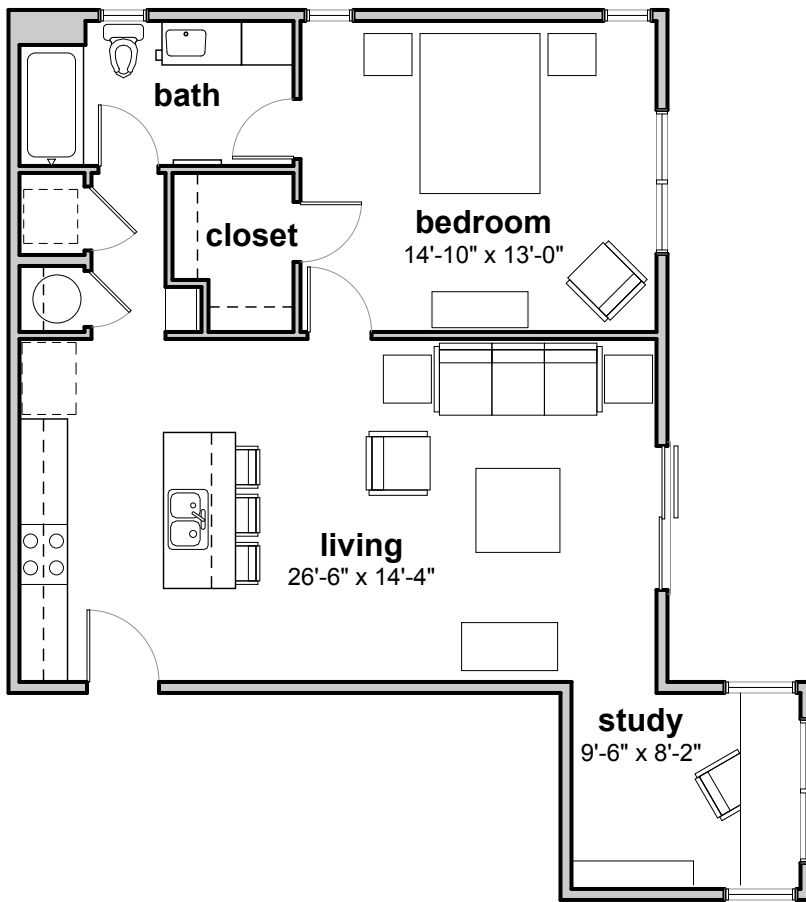

MANGUM 506

unit **201**

- 1 bedroom
- 1 bath
- study
- 810 sf
- end unit
- 5'-8" x 6'-6" storage room

room sizes and square footage are approximate, plans subject to change